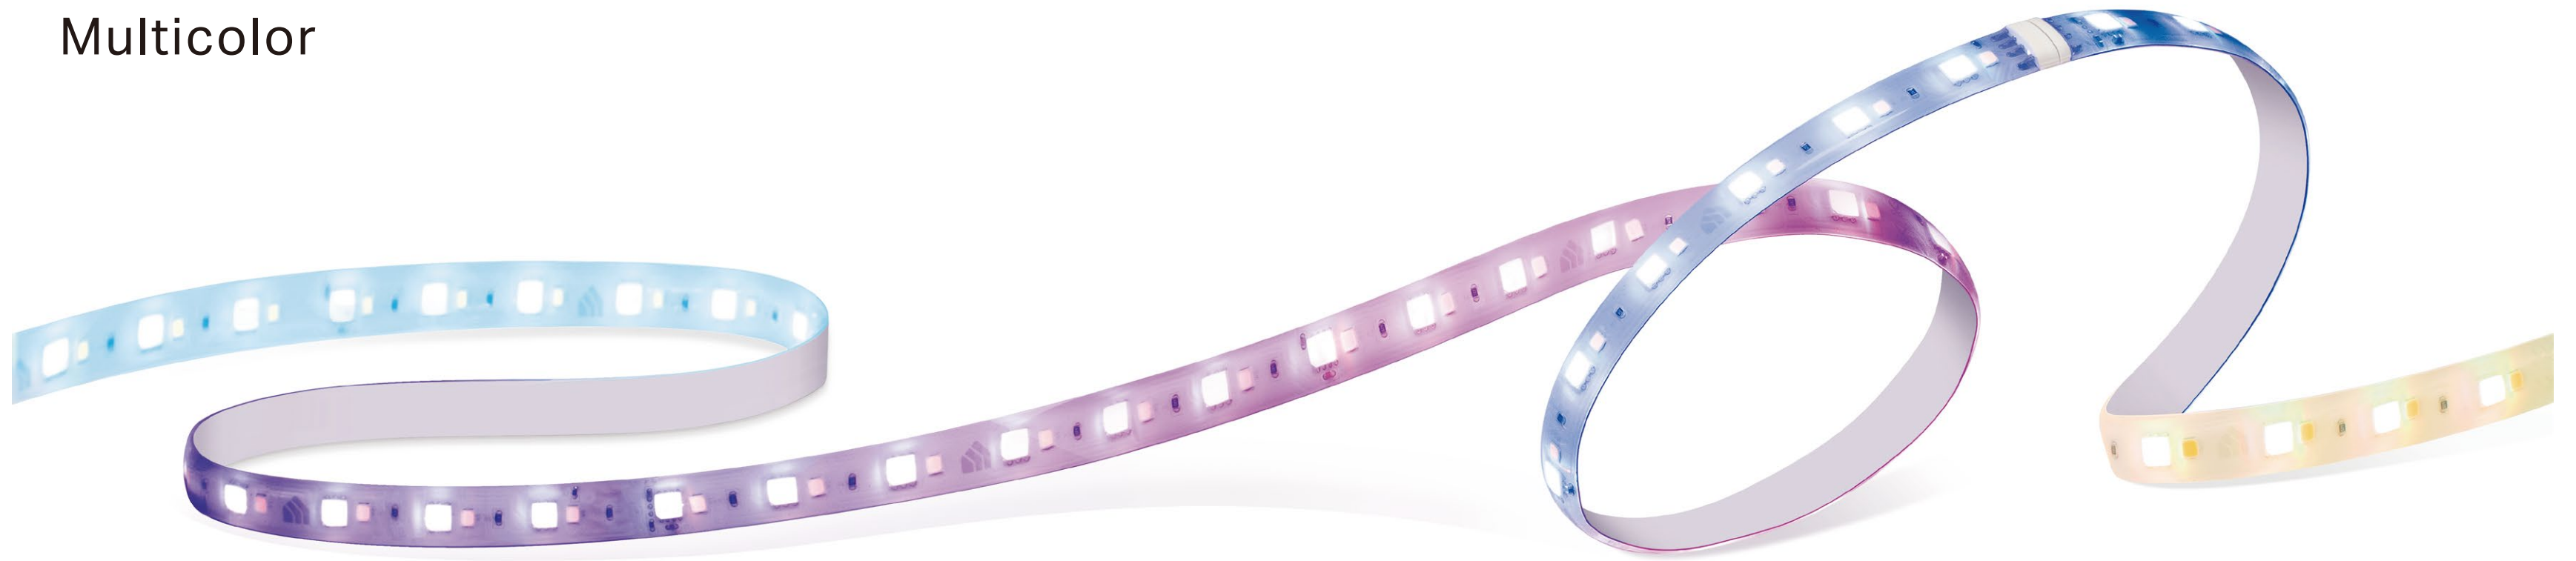

Kasa Smart Light Strip

Multicolor

KL430 / KL430E

16+ Million Colors

Custom Color Zones

Easy Installation

No Hub Required

Highlights

Note: The app screen depicted is for visual reference only and does not necessarily represent actual product operation or app appearance.

Voice Control

Control your light strip hands-free with Alexa, Google Assistant or SmartThings. Turn it on or off, and change colors with just your voice.

Ease of Use

- **Lighting Effects** – Choose from a wide array of colors, even dim to any brightness you desire for the perfect atmosphere.
- **Schedules** – Use your Kasa Smart app to schedule your light strip to automatically turn on and off to fit around any event you're having.
- **Groups and Scenes** – Combine your light strip with other Kasa Smart devices for seamless control with a single tap on your mobile devices.
- **Extendable** – Connect up to 10 sections for a total length of 33ft and watch lighting effects span the entire strip.
- **Made for Everyday Wear and Tear** – Your strip's durable silicone coating prevents moisture and dust intrusion and electrical leaks – all while dissipating the heat from its LEDs.

Specifications

Working Status

KL430

- Luminous Flux: 1400 lumens for 6.6 ft.
- Voltage: 120 VAC 60 Hz
- Input Power (Actual power draw in Watts): 17W@2m light strips; 25W@3~10m light strips
- Color Temperature: 2500K ~ 9000K (adjustable via app and cloud)
- Length: 6.6 ft / 2 m (cut to size every 5 in [12.5 cm], extendable up to 33 ft [10 m] MAX)
- Lifetime: Up to 22.8 years (Based on 3hrs/day)
- Dimmable Range: 1%-100% (via app and cloud only)
- Tunable: Yes (via app and cloud only)
- Color Changing: Yes (via app and cloud only)